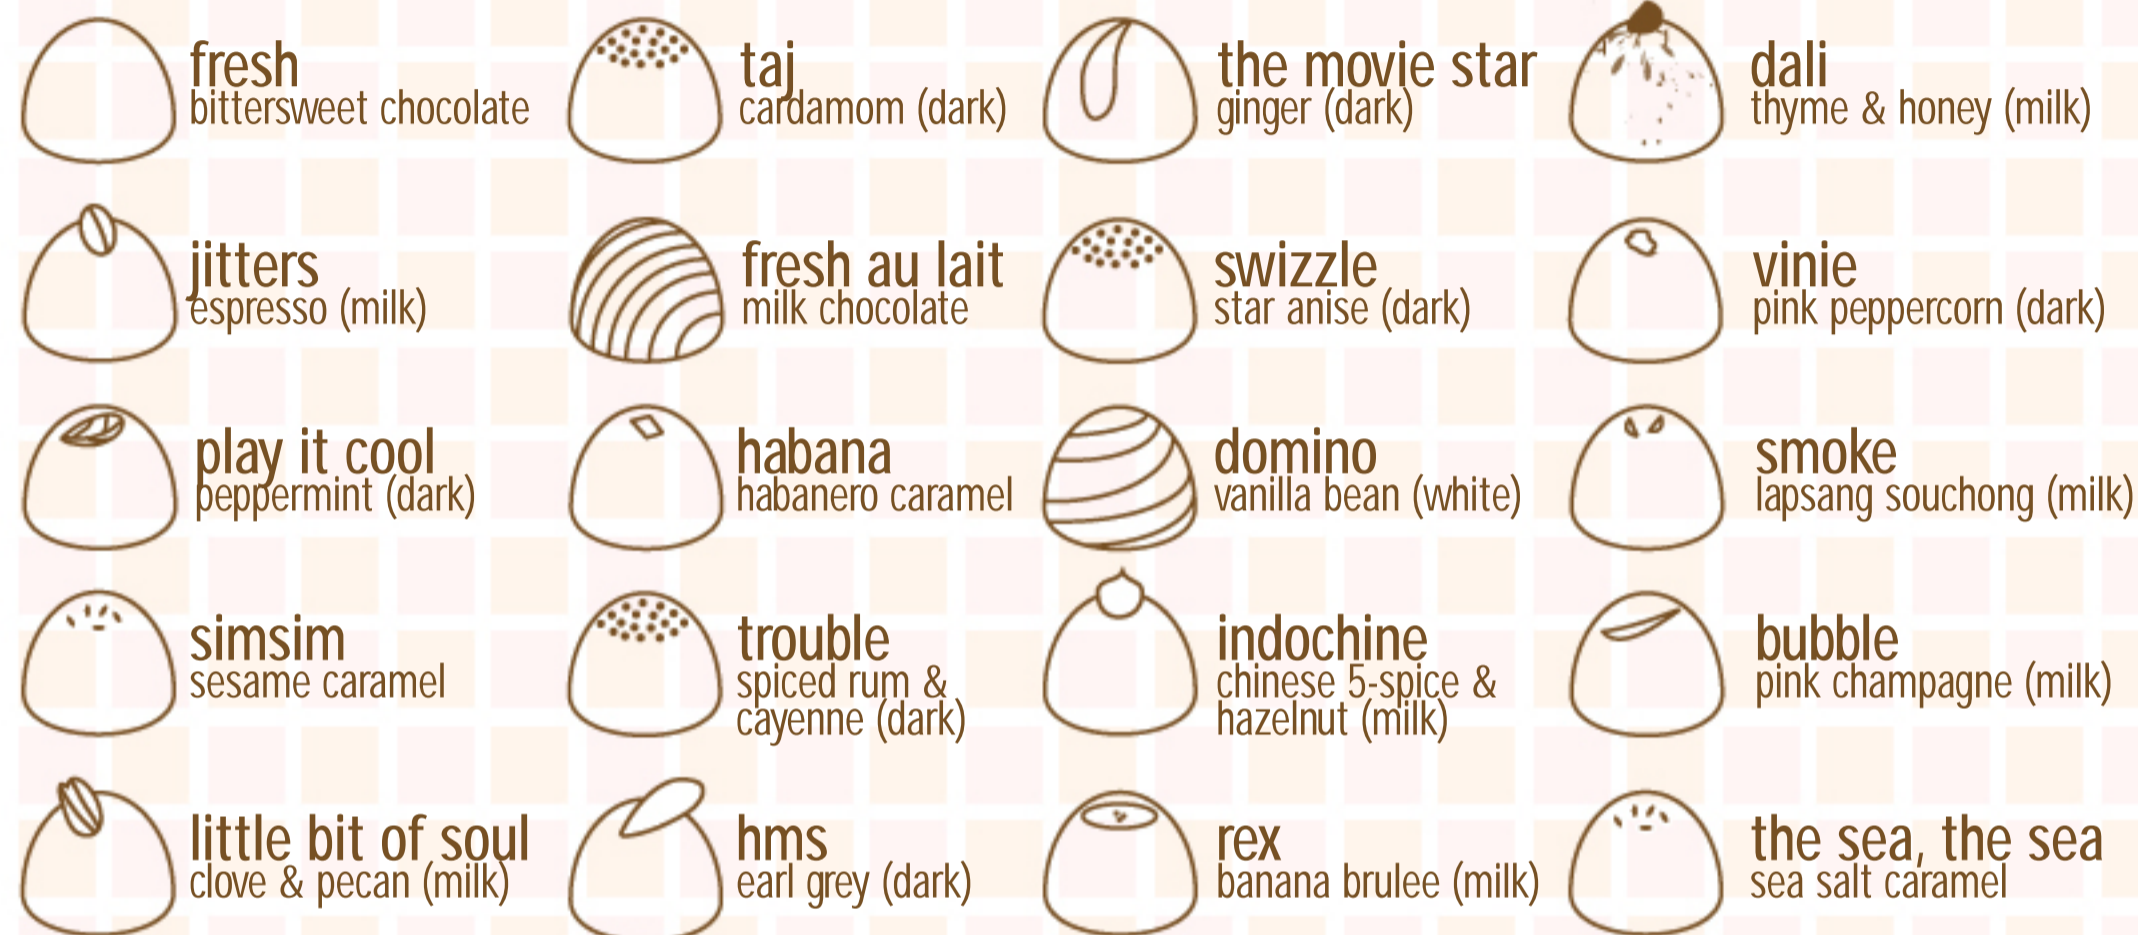

pricing:

chocolate flavors may be ordered in multiples of 30 with a minimum order of 120 chocolates

120-450 pieces - $2.50/piece

450-900 pieces - $2.25/piece

900-1350 pieces - $2.00/piece

1350+ pieces - $1.75/piece

please contact us for pricing on very large or regularly scheduled orders

flavors are seasonal and ripening schedules vary, so availability is subject to change

year-round flavors: